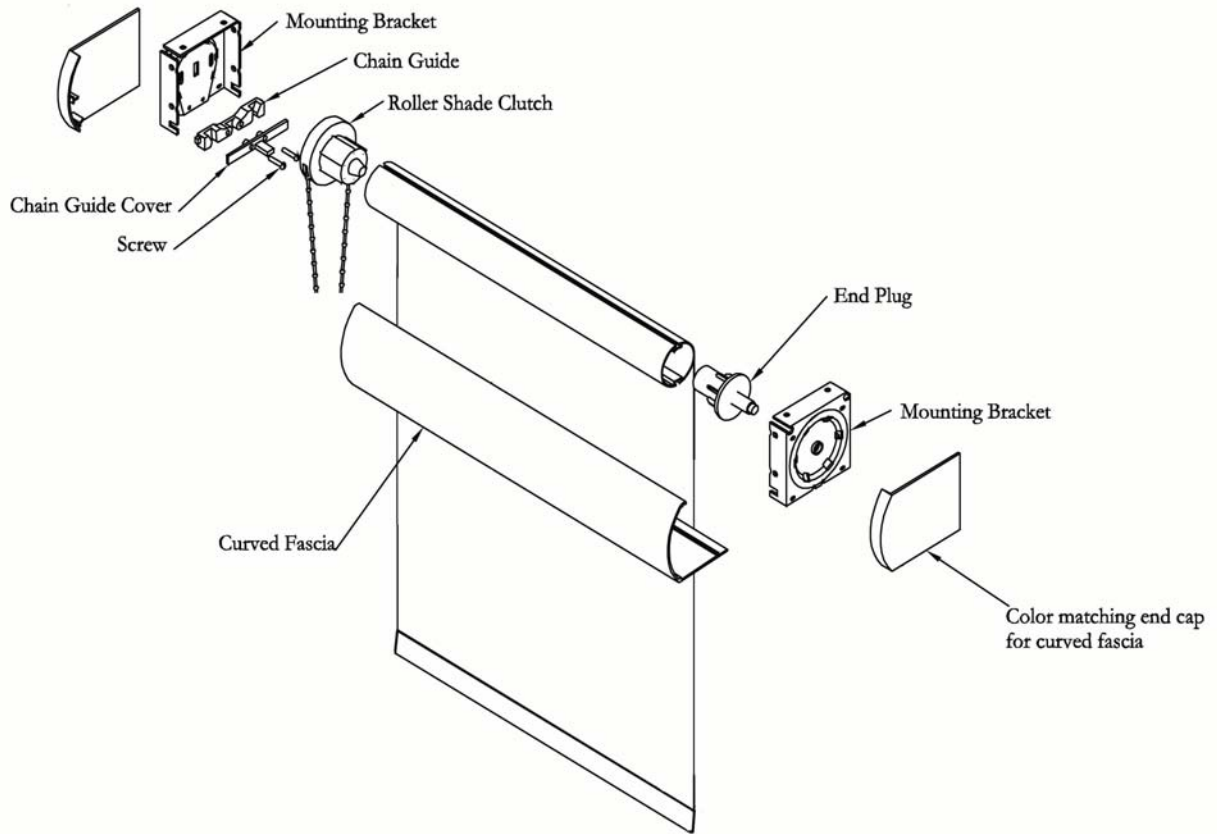

# Product Cut Sheet: Chain Operated Clutch with Round Fascia Valance

## Clutch Shade with 3" or 4" Round Fascia Valance

### Fascia Chain Guide Installation