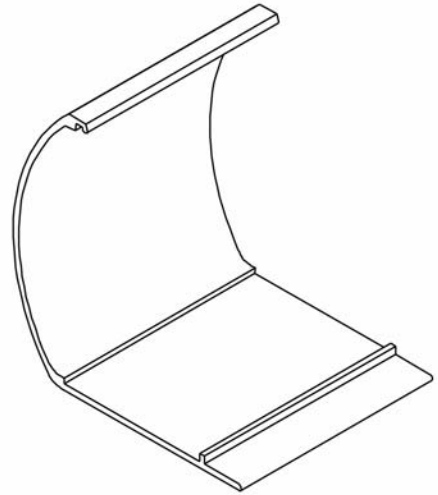

Product Cut Sheet: Chain Operated Clutch with Round Fascia Valance

3" Round Fascia Valance